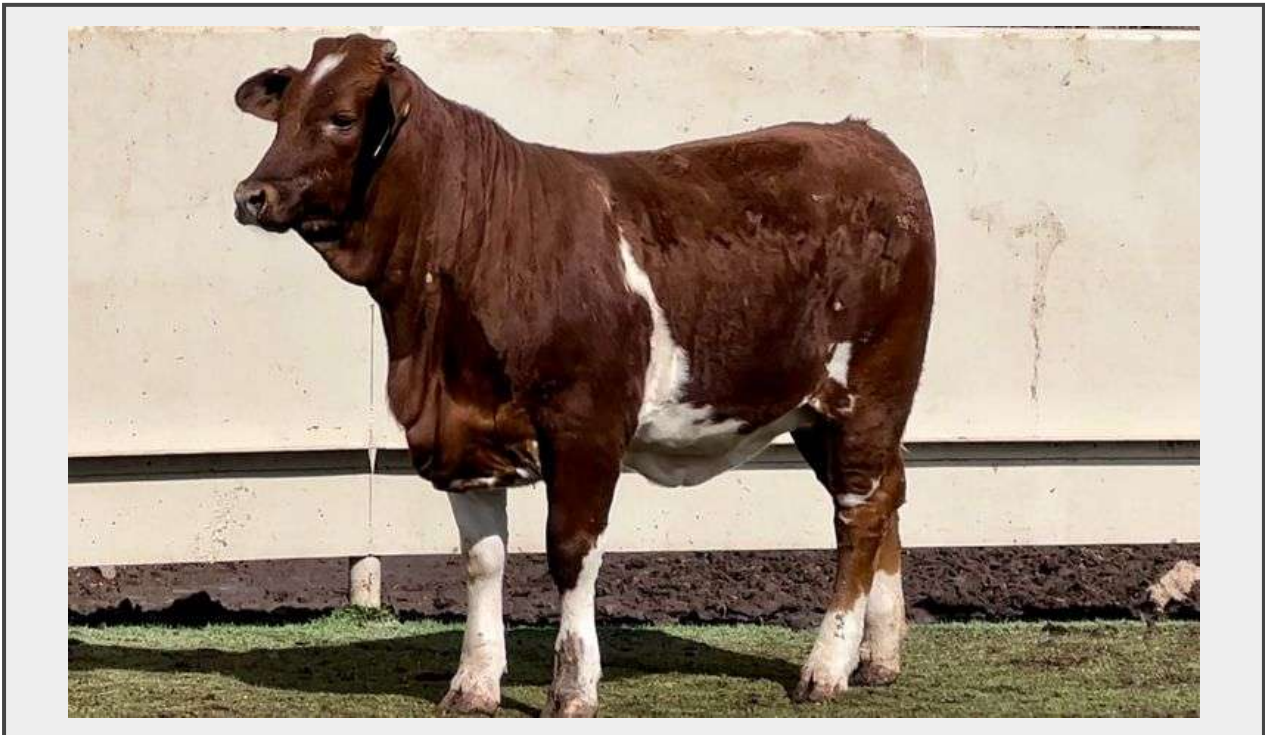

Sale Name: Brahmans, Braford, Bred Black Whiteface, & More

LOT 10- +2445 - Beefmaster

Price \$1450

Description

Lot 10- +2445
Beefmaster

This flashy stocking legged heifer is definitely an attention getter! She is super stout made and extremely heavy boned. This female will make a big mamma cow with great maternal and milking potential. She does get nervous working her by herself.